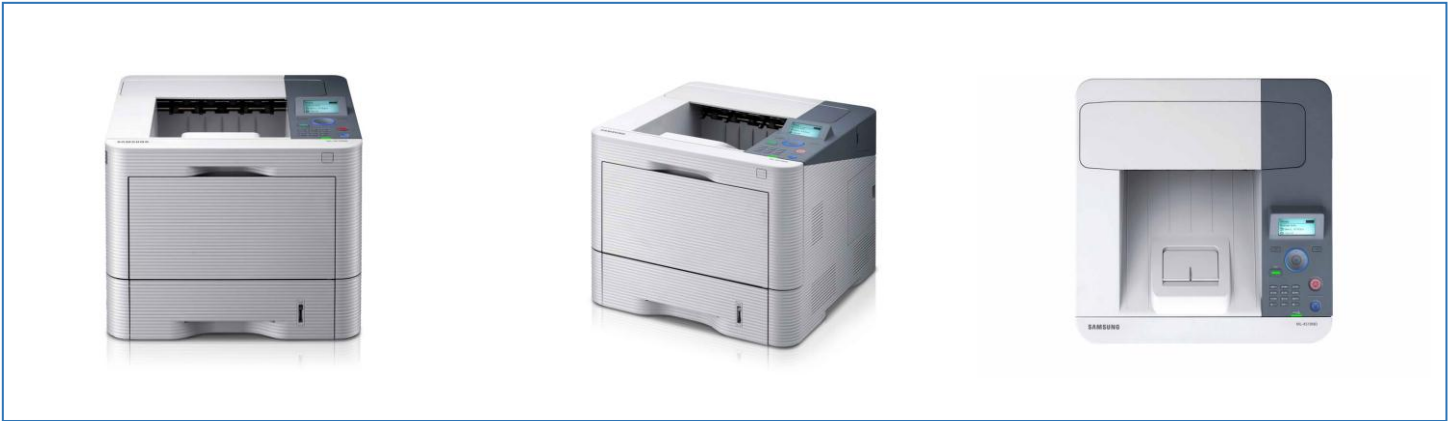

Select Category

Enter to Search

Cart:001 Items

Home / Product Detail

Samsung Laser Printer - SL-M4510ND/XIP (SAMSUNG)(SL-M4510ND/XIP)

★★★★☆

₹ 34,199.00

MRP: ₹ 37999.00

43ppm,1200*1200 dpi effective output,600Mhz, 128MB Ram,Duty Cycle 200K, 500 Sheet Cassate TrayOptional Hard disk /Ram , Toner 15K/20K..

Availability: 100 in stocks | Min. Qty. Per Consignee : 1

Product ID : 1931 | Sold by 2 Seller[s]